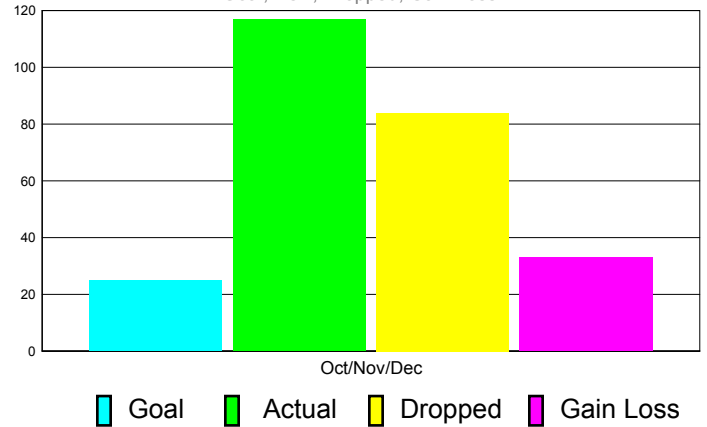

Membership Results 2011-2012

Goal, New, Dropped, Gain/Loss