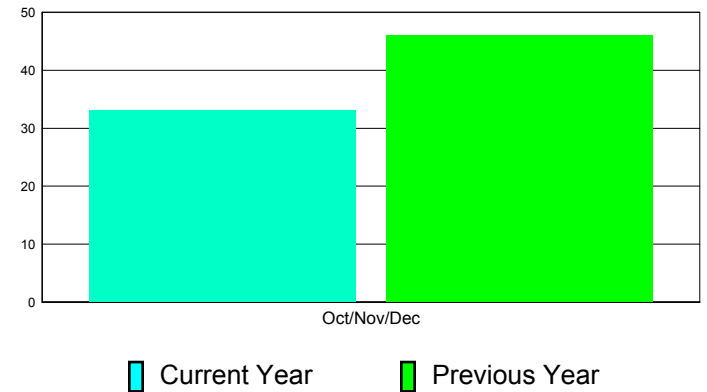

Comparison of Membership Gain/Loss

Current Year Compared to the Previous Year